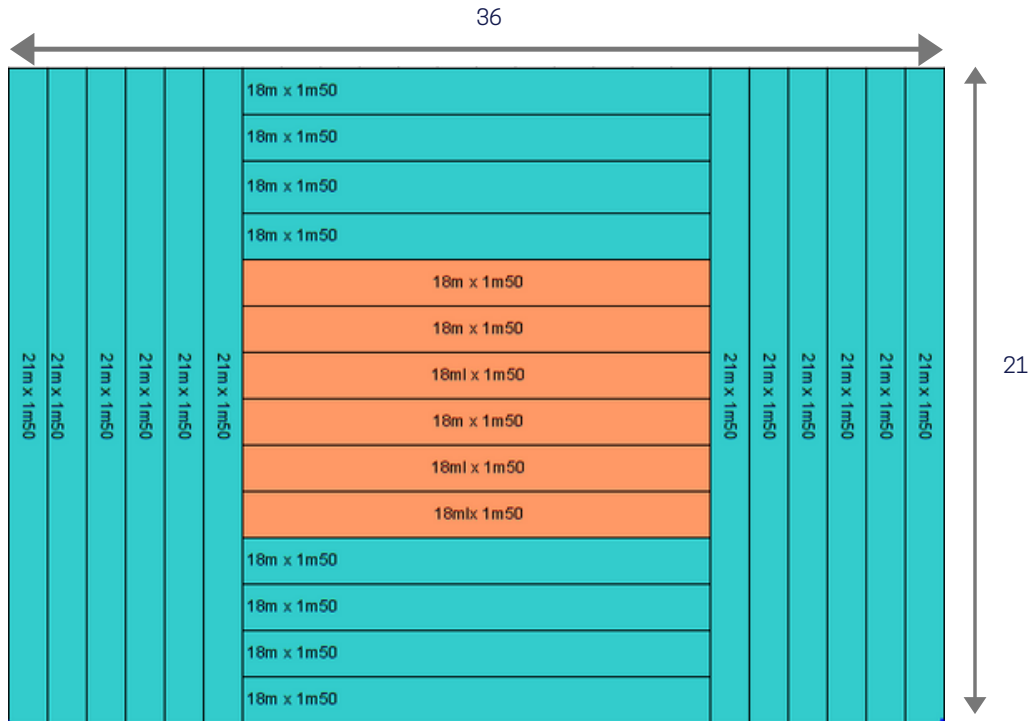

HANDBALL IDEAS

 Terracotta & Mint Green

 Anthracite & Lagoon

 Forest & Spring

VOLLEYBALL COURT

PROJECT :
CUSTOMER :
DATE :

Over all dimension : 36x 21m
Playing area : 18x 9m

Coral