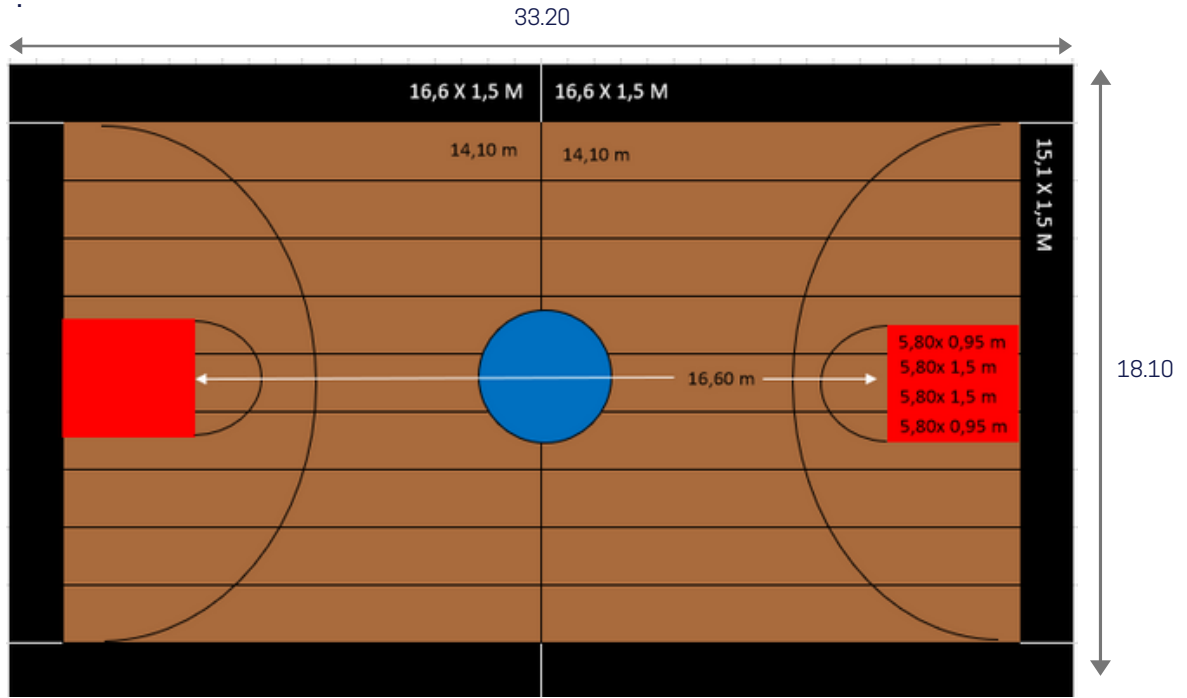

Blue

Quantity to Order (per court)			
Description	Colours	Quantity	Colour/Code
Playing area	Wood Oak	16 x 14.10 m + 2 x 16.6 m	5742
Surrounding	Blue	4 x 16.60/1.5 m + 2 x 15.1/1.5 m	6430
Restrictive zone	Red	4 x 12 m Cut in 4x6/1.50 m + 4x6/0.95 m	6180
Double side tape D210		8 rolls	088T0001
AT7 single sided tape		6 rolls	H2060001
Double side tape unroller		1 unit	H3720001
White gameline 8 cm		7 rolls	H1970004
Traciflex		2 units per competition day	085P0001
Welding rod - Light Brown 0074		4 rolls	H2096375
Welding rod - Red 0746		1 roll	H2096180
Welding rod - Dark Blue 2919		2 rolls	H2096430
Metal pallets		6 units	087Q0057
Gameline marking device with cutter		1 unit	087X0001

PROJECT :
CUSTOMER :
DATE :

Playing area : 28.10 x 15.10m

Quantity to Order (per court)			
Description	Colours	Quantity	Colour/Code
Playing area	Wood Oak	16 x 14.10 m + 2 x 16.60 m	5742
Restrictive area	Red	4x12m : cut in 4x6/1.5m + 4x6/0.95m	6180
Plain circle	Blue	1x9.4m : cut in 2x3.7/1.5m + 2x2/0.3m	6430
Surrounding	Black	4 x 16.60/1.5 m + 2 x 15.1/1.5 m	6830
AT7 single sided tape		6 rolls	H2060001
Double side tape D210		15 rolls	088T0001
White gameline 8 cm		5 rolls	H1970004
Double side tape unroller		1 unit	H3720001
Traciflex		2 units per competition day	085P0001
Welding rod - Light Brown 0074		4 rolls	H2096375
Welding rod - Red 0746		1 roll	H2096180
Welding rod - Dark Blue 2919		1 roll	H2096430
Welding rod - Black 0675		2 rolls	H2096830
Metal pallets		5 units	087Q0057
Gameline marking device with cutter		1 unit	087X0001