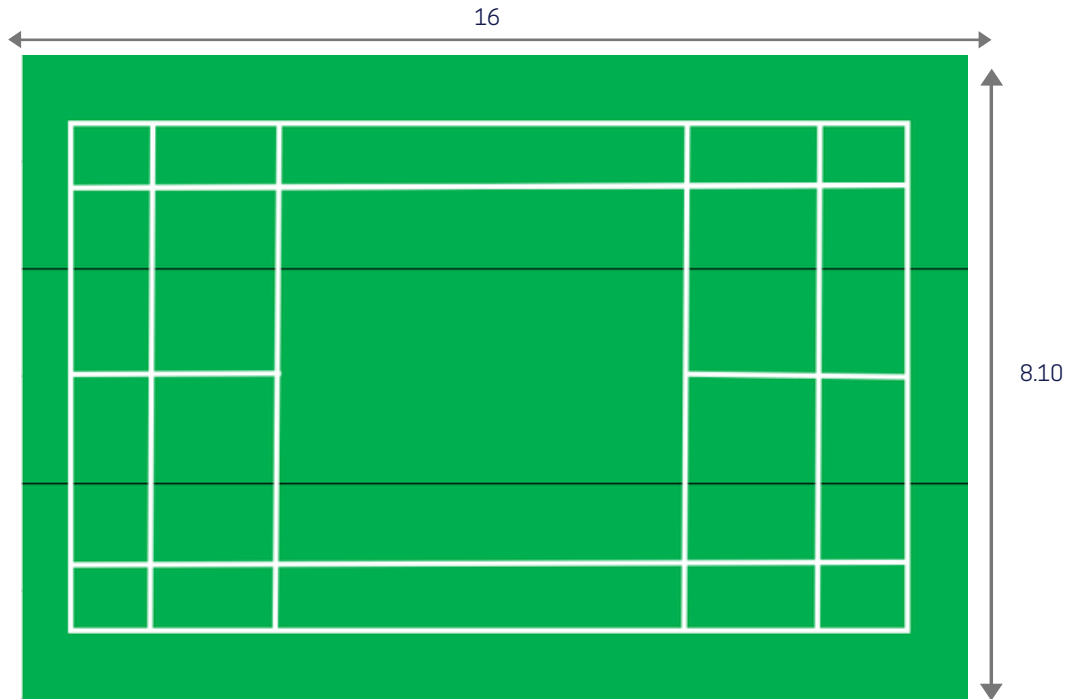

PROJECT :
CUSTOMER :
DATE :

Over all dimension : 36 x 21m
Playing area : 18 x 9m

Coral

Teal

Terracotta

Quantity to Order (per court)			
Description	Colours	Quantity	Colour/Code
Side area	Coral	4 x 18m	6146
3M area	Terracotta	2 x 20.5m	6038
Surrounding	Teal	8x18m + 12x21m	6431
AT7 single sided tape		6 rolls	H2060001
Double side tape D210		12 rolls	088T0001
White gameline 8 cm		5 rolls	H1970004
Double side tape unroller		1 unit	H3720001
Traciflex		2 units per competition day	085P0001
Welding rod - Medium Pink 0156		1 roll	H2096146
Welding rod - Medium Green 0782		4 rolls	H2096431
Welding rod - Terracotta 6038		1 roll	H2092806
Metal pallets		5 units	087Q0057

BADMINTON COURT

PROJECT :
CUSTOMER :
DATE :

Playing area : 16 x 8.10 m

Mint Green

Quantity to Order (per court)			
Description	Colours	Number of units	Item Code
Badminton kit	Mint Green	1 box	H7416570
Double side tape D210		1 roll	088T0001
Traciflex		1 unit per competition day	085P0001