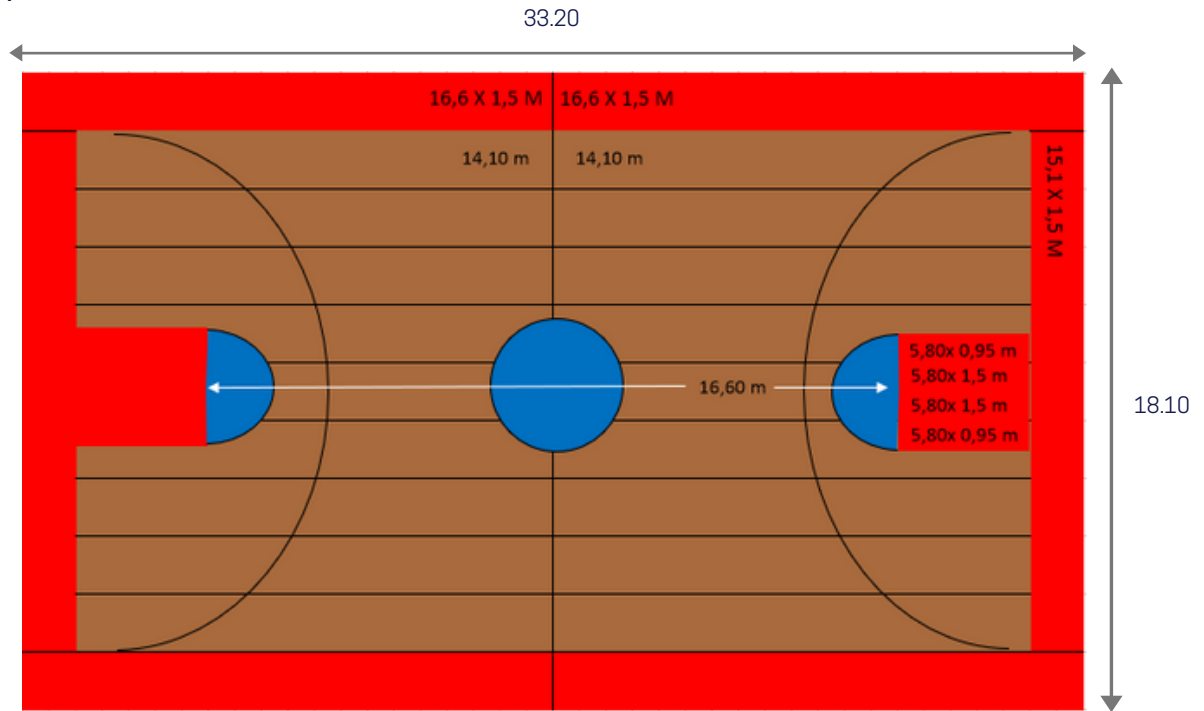

PROJECT :
CUSTOMER :
DATE :

Playing area : 28.10 x 15.10m

Quantity to Order (per court)			
Description	Colours	Quantity	Colour/Code
Playing area	Wood Oak	16 x 14.10 m + 2 x 16.60 m	5742
Restrictive area	Red	4x12m : cut in 4x6/1.5m + 4x6/0.95m	6180
Plain circle	Blue	1x9.4m : cut in 2x3.7/1.5m + 2x2/0.3m	6430
Surrounding	Black	4 x 16.60/1.5 m + 2 x 15.1/1.5 m	6830
AT7 single sided tape		6 rolls	H2060001
Double side tape D210		15 rolls	088T0001
White gameline 8 cm		5 rolls	H1970004
Double side tape unroller		1 unit	H3720001
Traciflex		2 units per competition day	085P0001
Welding rod - Light Brown 0074		4 rolls	H2096375
Welding rod - Red 0746		1 roll	H2096180
Welding rod - Dark Blue 2919		1 roll	H2096430
Welding rod - Black 0675		2 rolls	H2096830
Metal pallets		5 units	087Q0057
Gameline marking device with cutter		1 unit	087X0001

BASKETBALL COURT

PROJECT :
CUSTOMER :
DATE :

Playing area : 28.10 x 15.10m

Wood Oak

Red

Blue

Quantity to Order (per court)			
Description	Colours	Quantity	Colour/Code
Playing area	Wood Oak	16 x 14.10 m + 2 x 16.60 m	5742
Restrictive area + Surrounding	Red	4x12m : cut in 4x6/1.5m + 4x6/0.95m 4 x 16.60/1.5 m + 2 x 15.1/1.5 m	6180
Plain + 1/2 circles	Blue	2x9.4m : cut in 2x3.7/1.5m + 2x2/0.3m (x2)	6430
AT7 single sided tape		6 rolls	H2060001
Double side tape D210		15 rolls	088T0001
White gameline 8 cm		5 rolls	H1970004
Double side tape unroller		1 unit	H3720001
Traciflex		2 units per competition day	085P0001
Welding rod - Light Brown 0074		4 rolls	H2096375
Welding rod - Red 0746		3 rolls	H2096180
Welding rod - Dark Blue 2919		1 roll	H2096430
Metal pallets		5 units	087Q0057
Gameline marking device with cutter		1 unit	087X0001