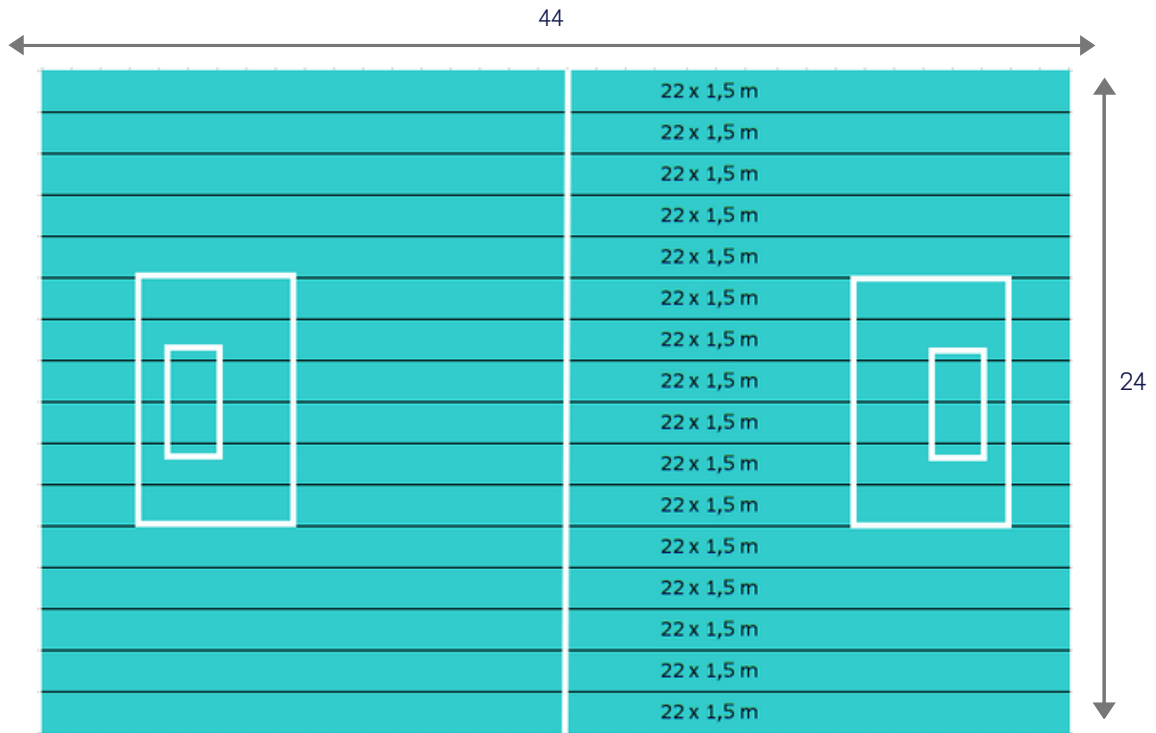

TABLE TENNIS REFERENCES

📍 European games,
Azerbaijan

🏆 Framboise

📍 Championnats de France

🏆 Framboise

📍 World Championship,
Sweden

🏆 Framboise

FLOORBALL COURT

PROJECT :
CUSTOMER :
DATE :

Teal

Over all dimension : 44x 24m

Quantity to Order (per court)			
Description	Colours	Quantity	Colour/Code
Playing area	Teal	32 x 22m	6431
AT7 single sided tape		8 rolls	H2060001
Double side tape D210		16 rolls	088T0001
Double side tape unroller		1 unit	H3720001
Traciflex		5 units per competition day	085P0001
Metal pallet		6 units	087Q0057
Welding rod - Medium Green 0782		8 rolls	H2096431
White gameline 8 cm		5 rolls	H1970004

PROJECT :
CUSTOMER :
DATE :

Playing area : 28.10 x 15.10m

Quantity to Order (per court)			
Description	Colours	Quantity	Colour/Code
Playing area	Wood Oak	16 x 14.10 m + 2 x 16.60 m	5742
Restrictive area	Red	4x12m : cut in 4x6/1.5m + 4x6/0.95m	6180
Plain circle	Blue	1x9.4m : cut in 2x3.7/1.5m + 2x2/0.3m	6430
Surrounding	Black	4 x 16.60/1.5 m + 2 x 15.1/1.5 m	6830
AT7 single sided tape		6 rolls	H2060001
Double side tape D210		15 rolls	088T0001
White gameline 8 cm		5 rolls	H1970004
Double side tape unroller		1 unit	H3720001
Traciflex		2 units per competition day	085P0001
Welding rod - Light Brown 0074		4 rolls	H2096375
Welding rod - Red 0746		1 roll	H2096180
Welding rod - Dark Blue 2919		1 roll	H2096430
Welding rod - Black 0675		2 rolls	H2096830
Metal pallets		5 units	087Q0057
Gameline marking device with cutter		1 unit	087X0001