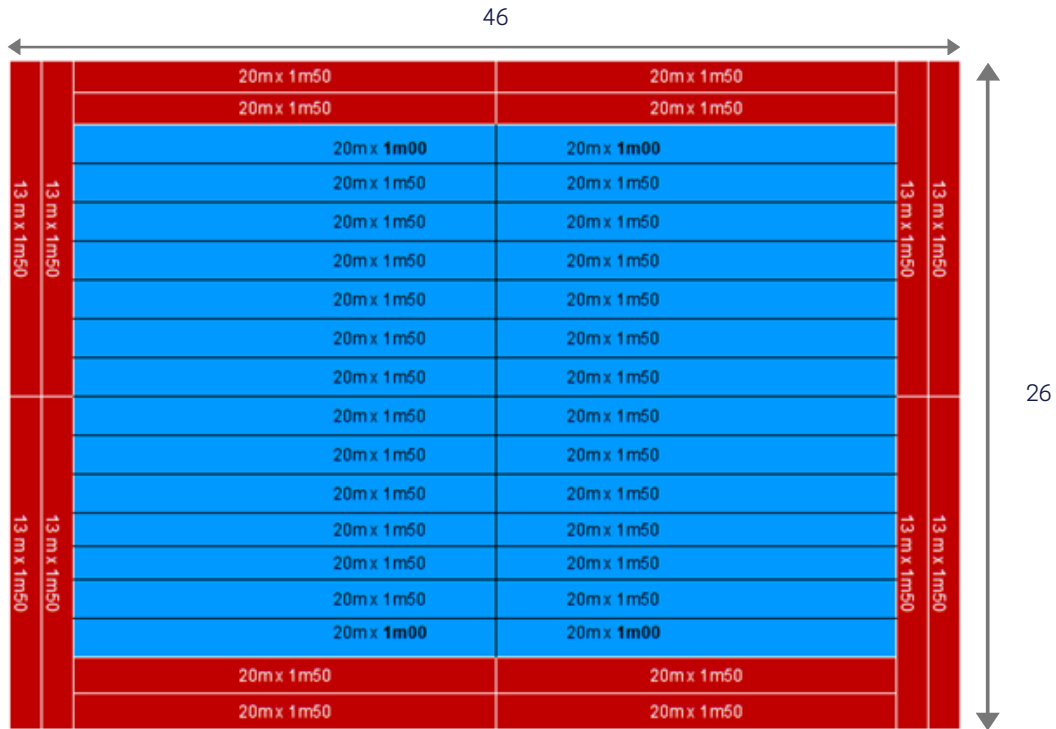

STANDARD COURTS LAYOUTS

TABLES OF CONTENTS

Futsal Court.....	3 to 4
Handball Courts.....	5 to 8
Volleyball Courts.....	8 to 12
Badminton Court.....	13 to 14
Table Tennis Court.....	15 to 16
Floorball Court.....	17 to 18
Basketball Courts.....	19 to 23

FUTSAL COURT

PROJECT :
CUSTOMER :
DATE :

Over all dimensions : 46 x 26 m
Playing area : 40 x 20 m

Red

Blue

Quantity to Order (per court)			
Description	Colours	Quantity	Colour/Code
Playing area	Blue	28 x 20.50 m	6430
Surrounding	Red	8 x 20.50 m 8 x 20.50 m to be cut into 13 m	6180
Metal pallets		8 units	087Q0057
AT7 single sided tape		8 rolls	H2060001
Double side tape D210		22 rolls	088T0001
White gameline 8 cm		14 rolls	H1970004
Double side tape unroller		1 unit	H3720001
Traciflex		5 units per competition day	085P0001
Welding rod - Red 0746		3 rolls	H2096180
Welding rod - Dark Blue 2919		7 rolls	H2096430
Gameline marking device		1 unit	087X0001

Over all dimensions : 44x 24m
Playing area : 40x 20m

Quantity to Order (per court)			
Description	Colours	Quantity	Colour/Code
Playing area	Lagoon	12x20.5m + 4x16.5m + 4x15.5m + 8x14.5m	6445
6M area	Black	3x24.5m + 1x22m + 1x16.5m	6830
Surrounding	Black	6x22m + 2x20m	6830
Metal pallets		6 units	087Q0057
AT7 single sided tape		8 rolls	H2060001
Double side tape D210		22 rolls	088T0001
White gameline 8 cm		10 rolls	H1970004
Double side tape unroller		1 unit	H3720001
Gameline marking device with cutter		1 unit	087X0001
Traciflex		5 units per competition day	085P0001
Welding rod - Light Blue 0141		6 rolls	H2096445
Welding rod - Black 0675		4 rolls	H2096830