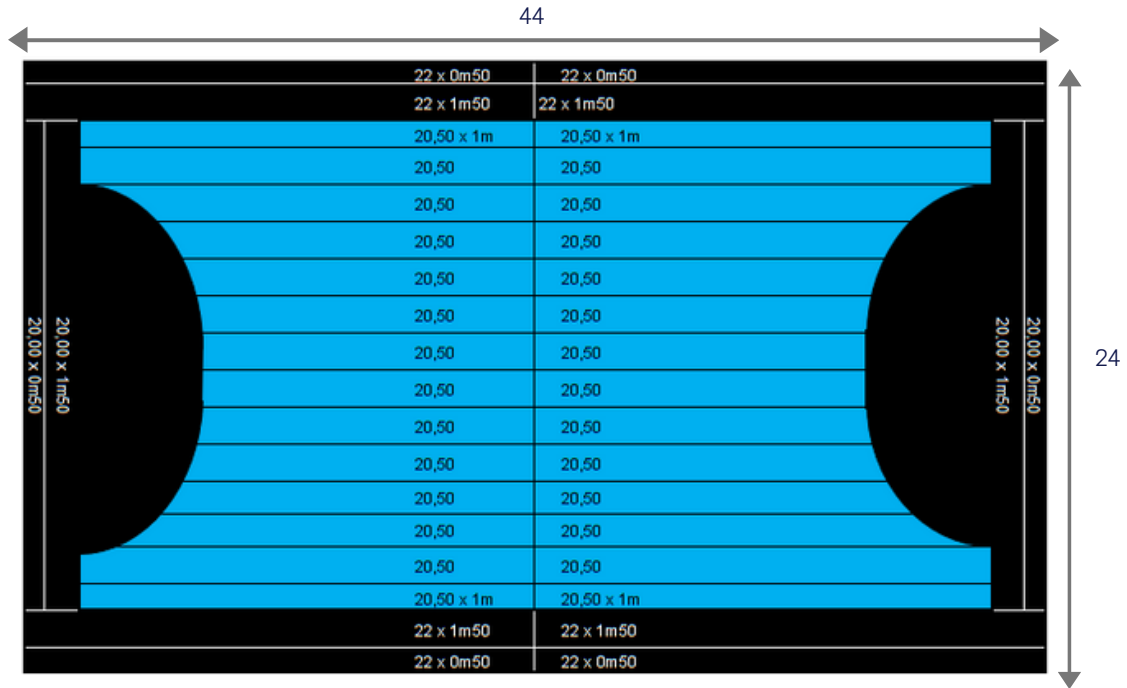

HANDBALL COURT

WITH 6M AREA

PROJECT :
CUSTOMER :
DATE :

Over all dimensions : 44x 24m
Playing area : 40x 20m

Quantity to Order (per court)			
Description	Colours	Quantity	Colour/Code
Playing area	Lagoon	12x20.5m + 4x16.5m + 4x15.5m + 8x14.5m	6445
6M area	Black	3x24.5m + 1x22m + 1x16.5m	6830
Surrounding	Black	6x22m + 2x20m	6830
Metal pallets		6 units	087Q0057
AT7 single sided tape		8 rolls	H2060001
Double side tape D210		22 rolls	088T0001
White gameline 8 cm		10 rolls	H1970004
Double side tape unroller		1 unit	H3720001
Gameline marking device with cutter		1 unit	087X0001
Traciflex		5 units per competition day	085P0001
Welding rod - Light Blue 0141		6 rolls	H2096445
Welding rod - Black 0675		4 rolls	H2096830