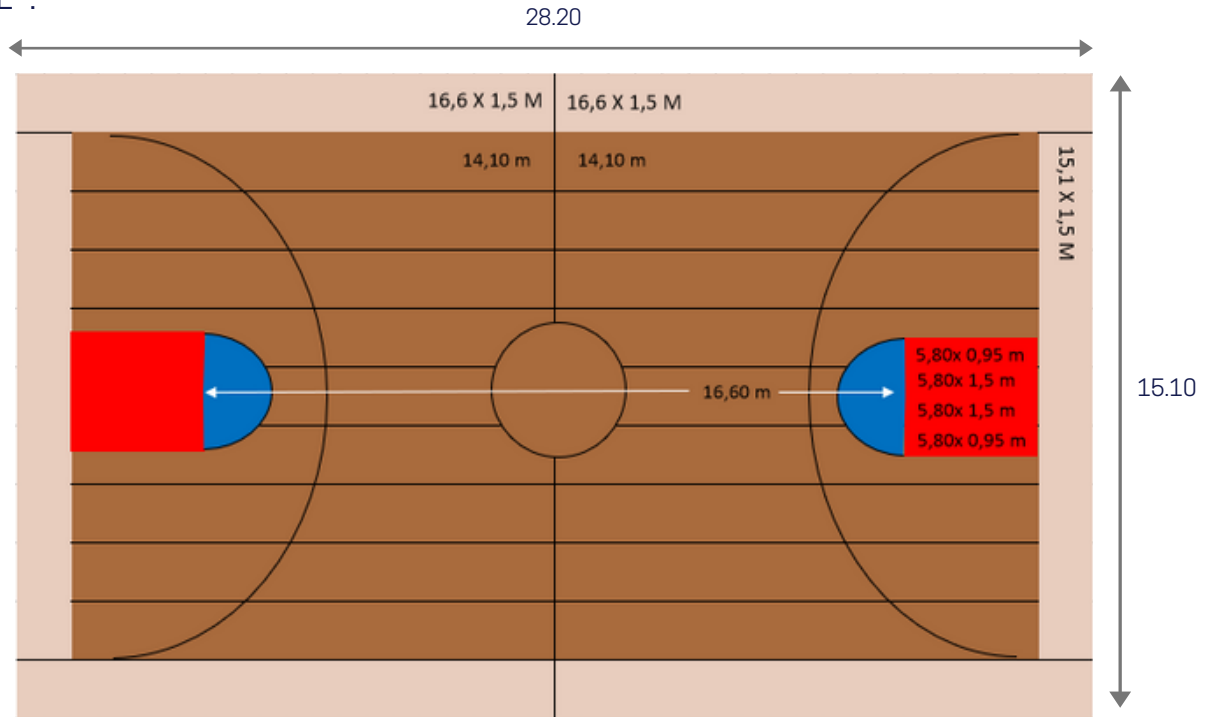

BASKETBALL COURT

PROJECT :
CUSTOMER :
DATE :

Playing area : 28.10 x 15.10m