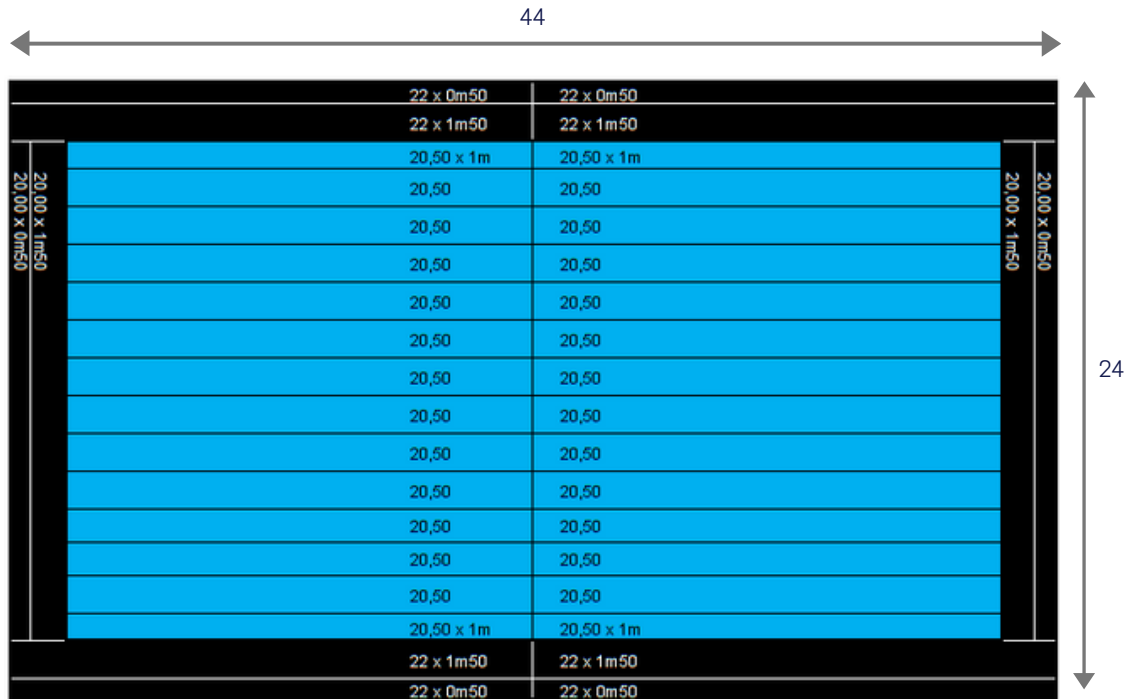

FUTSAL COURT

PROJECT :
CUSTOMER :
DATE :

Over all dimensions : 46 x 26 m
Playing area : 40 x 20 m

Red

Blue

Quantity to Order (per court)			
Description	Colours	Quantity	Colour/Code
Playing area	Blue	28 x 20.50 m	6430
Surrounding	Red	8 x 20.50 m 8 x 20.50 m to be cut into 13 m	6180
Metal pallets		8 units	087Q0057
AT7 single sided tape		8 rolls	H2060001
Double side tape D210		22 rolls	088T0001
White gameline 8 cm		14 rolls	H1970004
Double side tape unroller		1 unit	H3720001
Traciflex		5 units per competition day	085P0001
Welding rod - Red 0746		3 rolls	H2096180
Welding rod - Dark Blue 2919		7 rolls	H2096430
Gameline marking device		1 unit	087X0001

Over all dimensions : 44x 24m
Playing area : 40x 20m

Quantity to Order (per court)			
Description	Colours	Quantity	Colour/Code
Playing area	Lagoon	12x20.5m + 4x16.5m + 4x15.5m + 8x14.5m	6445
6M area	Black	3x24.5m + 1x22m + 1x16.5m	6830
Surrounding	Black	6x22m + 2x20m	6830
Metal pallets		6 units	087Q0057
AT7 single sided tape		8 rolls	H2060001
Double side tape D210		22 rolls	088T0001
White gameline 8 cm		10 rolls	H1970004
Double side tape unroller		1 unit	H3720001
Gameline marking device with cutter		1 unit	087X0001
Traciflex		5 units per competition day	085P0001
Welding rod - Light Blue 0141		6 rolls	H2096445
Welding rod - Black 0675		4 rolls	H2096830

WITHOUT 6M AREA

PROJECT :
CUSTOMER :
DATE :

Over all dimension : 44 x 24 m
Playing area : 40 x 20 m

Black

Lagoon

Quantity to Order (per court)			
Description	Colours	Quantity	Colour/Code
Playing area	Lagoon	28x20.5m	6445
Surrounding	Black	6x22m + 2x20m	6830
Double side tape D210		22 rolls	088T0001
AT7 single sided tape		8 rolls	H2060001
Double side tape unroller		1 unit	H3720001
White gameline 8 cm		10 rolls	H1970004
Gameline marking device		1 unit	087W0001
Traciflex		5 units per competition day	085P0001
Welding rod - Black 0675		2 rolls	H2096830
Welding rod - Light Blue 0141		7 rolls	H2096445