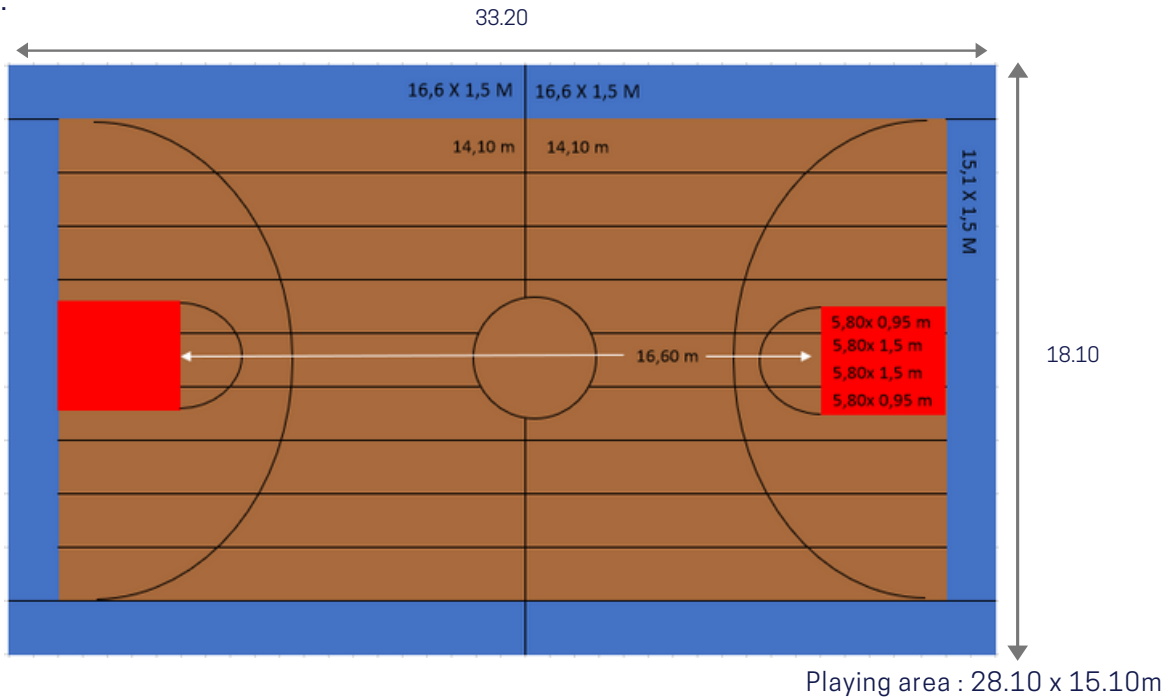

FLOORBALL IDEAS

 Silver Gray

 Forest

 Blue

BASKETBALL COURT

PROJECT :
CUSTOMER :
DATE :

Wood Oak

Red

Blue

Quantity to Order (per court)			
Description	Colours	Quantity	Colour/Code
Playing area	Wood Oak	16 x 14.10 m + 2 x 16.6 m	5742
Surrounding	Blue	4 x 16.60/1.5 m + 2 x 15.1/1.5 m	6430
Restrictive zone	Red	4 x 12 m Cut in 4x6/1.50 m + 4x6/0.95 m	6180
Double side tape D210		8 rolls	088T0001
AT7 single sided tape		6 rolls	H2060001
Double side tape unroller		1 unit	H3720001
White gameline 8 cm		7 rolls	H1970004
Traciflex		2 units per competition day	085P0001
Welding rod - Light Brown 0074		4 rolls	H2096375
Welding rod - Red 0746		1 roll	H2096180
Welding rod - Dark Blue 2919		2 rolls	H2096430
Metal pallets		6 units	087Q0057
Gameline marking device with cutter		1 unit	087X0001

PROJECT :
CUSTOMER :
DATE :

Playing area : 28.10 x 15.10m

Quantity to Order (per court)			
Description	Colours	Quantity	Colour/Code
Playing area	Wood Oak	16 x 14.10 m + 2 x 16.60 m	5742
Restrictive area	Red	4x12m : cut in 4x6/1.5m + 4x6/0.95m	6180
Plain circle	Blue	1x9.4m : cut in 2x3.7/1.5m + 2x2/0.3m	6430
Surrounding	Black	4 x 16.60/1.5 m + 2 x 15.1/1.5 m	6830
AT7 single sided tape		6 rolls	H2060001
Double side tape D210		15 rolls	088T0001
White gameline 8 cm		5 rolls	H1970004
Double side tape unroller		1 unit	H3720001
Traciflex		2 units per competition day	085P0001
Welding rod - Light Brown 0074		4 rolls	H2096375
Welding rod - Red 0746		1 roll	H2096180
Welding rod - Dark Blue 2919		1 roll	H2096430
Welding rod - Black 0675		2 rolls	H2096830
Metal pallets		5 units	087Q0057
Gameline marking device with cutter		1 unit	087X0001