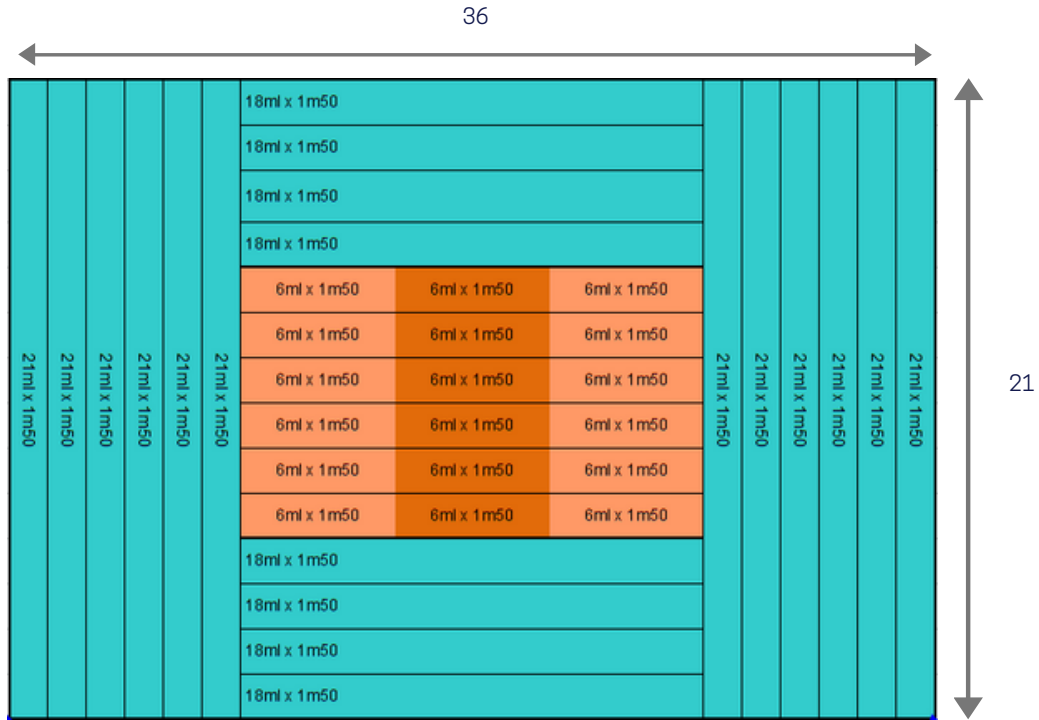

STANDARD COURTS LAYOUTS

TABLES OF CONTENTS

Futsal Court.....	3 to 4
Handball Courts.....	5 to 8
Volleyball Courts.....	8 to 12
Badminton Court.....	13 to 14
Table Tennis Court.....	15 to 16
Floorball Court.....	17 to 18
Basketball Courts.....	19 to 23

VOLLEYBALL REFERENCES

 World Final Qualification,
Japan

 Coral & Teal

 Olympic Games 2016,
Brasil

 Coral & Teal

 USA

 Black & Sand

VOLLEYBALL COURT

PROJECT :
CUSTOMER :
DATE :

Over all dimension : 36 x 21m
Playing area : 18 x 9m

Coral

Teal

Terracotta

Quantity to Order (per court)			
Description	Colours	Quantity	Colour/Code
Side area	Coral	4 x 18m	6146
3M area	Terracotta	2 x 20.5m	6038
Surrounding	Teal	8x18m + 12x21m	6431
AT7 single sided tape		6 rolls	H2060001
Double side tape D210		12 rolls	088T0001
White gameline 8 cm		5 rolls	H1970004
Double side tape unroller		1 unit	H3720001
Traciflex		2 units per competition day	085P0001
Welding rod - Medium Pink 0156		1 roll	H2096146
Welding rod - Medium Green 0782		4 rolls	H2096431
Welding rod - Terracotta 6038		1 roll	H2092806
Metal pallets		5 units	087Q0057